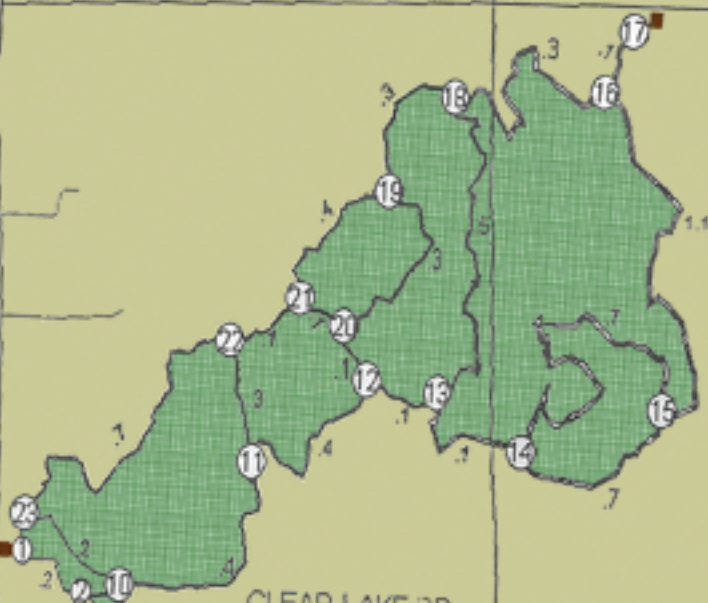

SAGE LAKE RD.

FAIRVIEW RD.

CLEAR LAKE RD.

OGEMAW HILLS PATHWAY

AU SABLE STATE FOREST

Fairview Rd. Clear Lake Rd.

- Trail
- Easiest
- ~ More Difficult
- ∩ Most Difficult
- Parking lot
- ⊙ Mile marker
- ⊙ Loop
- ∩ County Road