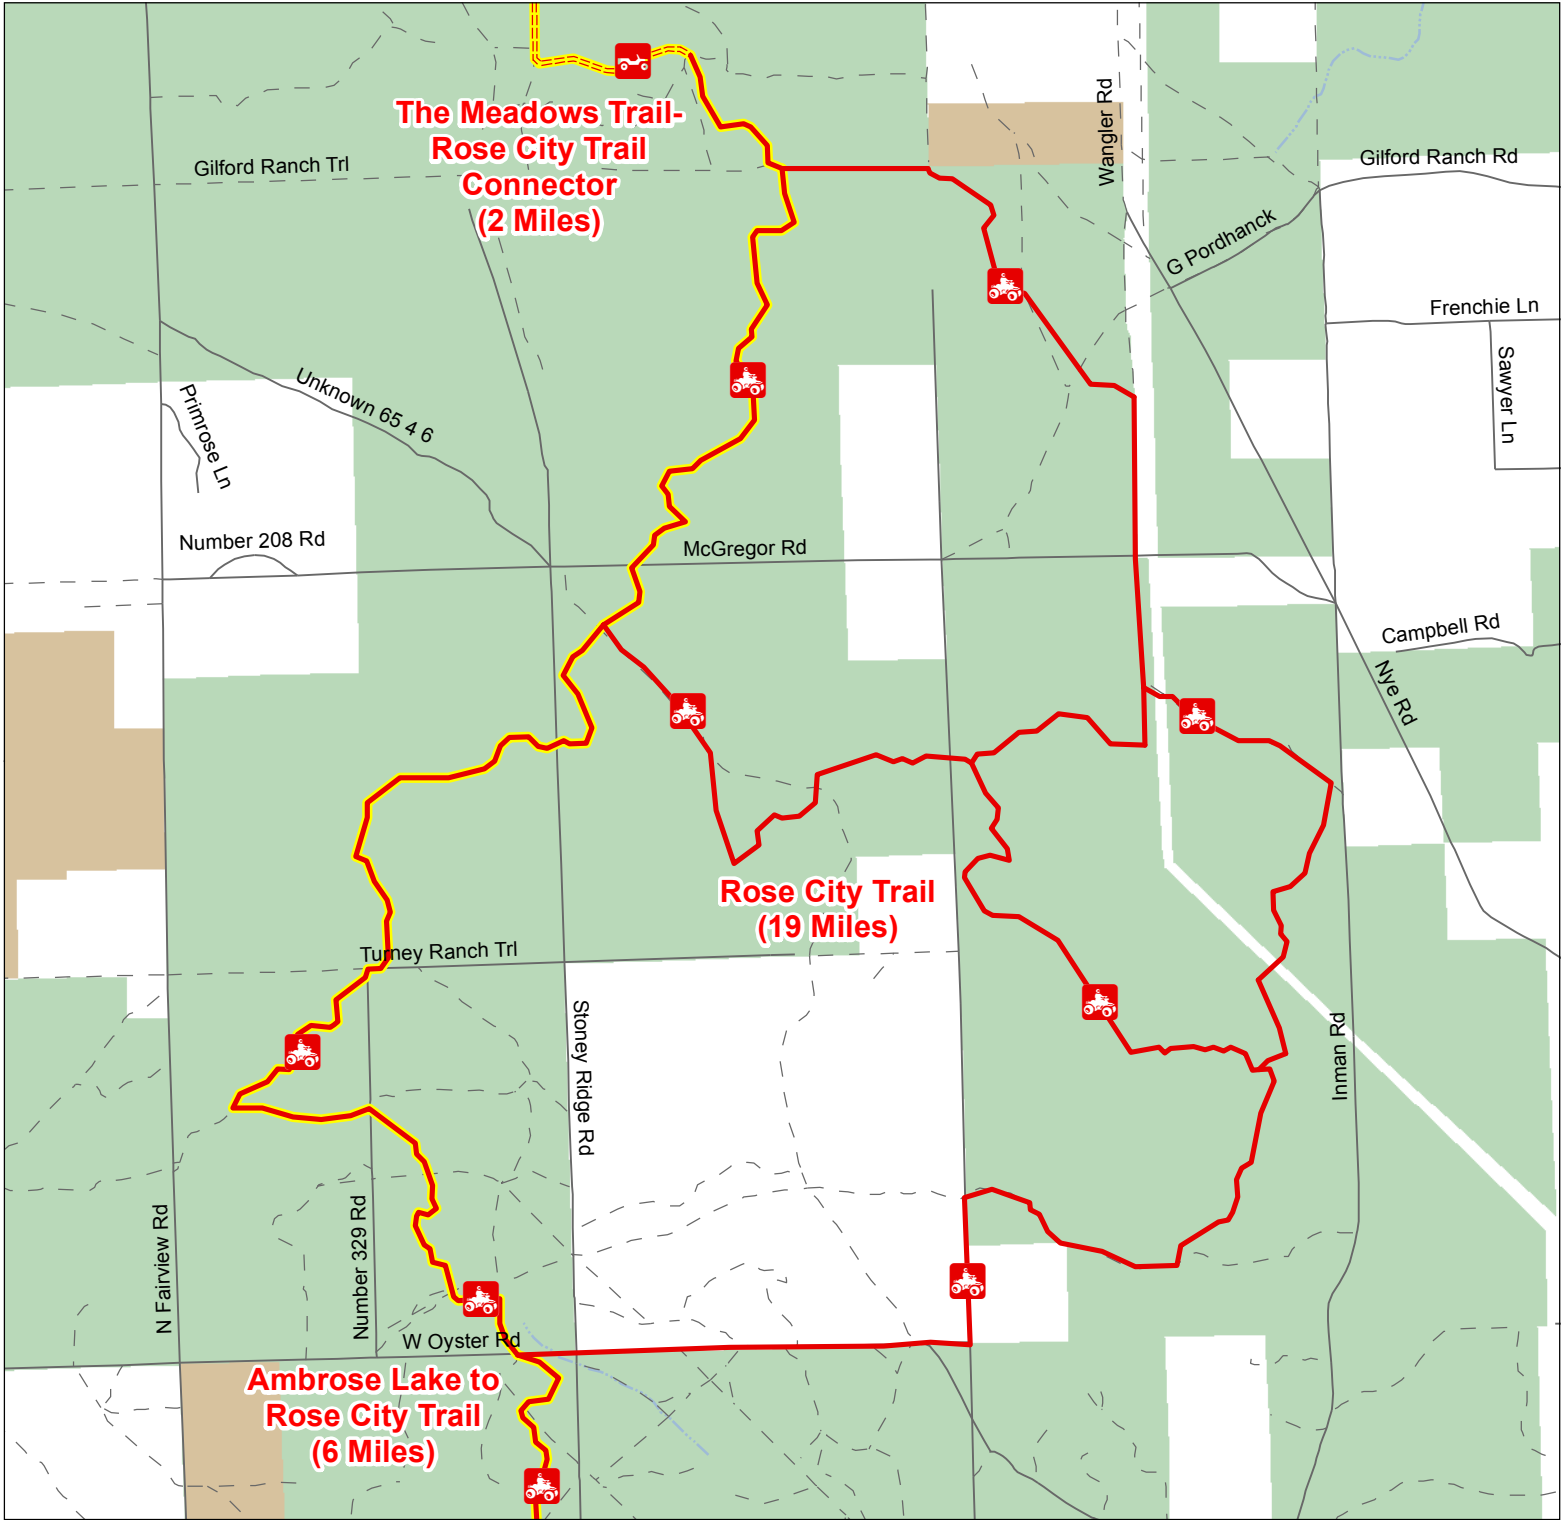

# Rose City Trail

## Ogemaw County, Michigan

-  ORV Route – ORVs of all sizes including off-road motorcycles. ORV license and trail permit required unless licensed by the Secretary of State.
-  ORV Trail – ORVs 50 inches in width or less including off-road motorcycles. ORV license and trail permit required.
-  Michigan Cross Country Cycle Trail (MCCCT)

-  Gravel; Paved
-  Poor Dirt
-  Federal Lands
-  State Land
-  County Boundary

Advisory: Trails and Routes have two-way traffic.  
 Disclaimer: Trails shown on this map are an approximate representation of the trail system at the time of publication and may not reflect current ground conditions.  
**STAY ON SIGNED TRAILS ONLY!**